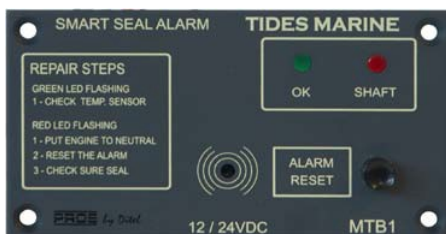

PRICES ARE IN EURO, EXCLUDING VAT & CARRIAGE
AND ARE SUBJECT TO ALTERATION WITHOUT NOTICE

DISTRIBUTING INNOVATION TIDESMARINE

SAIL TRACK & SLIDE SYSTEM

SAIL TRACK SYSTEM

ADDITIONAL 316 S/S SLIDES

TRACK & 316 STAINLESS STEEL SLIDES		EXTRA FITTINGS	DESCRIPTION	UNIT PRICE	
COMPLETE SYSTEM - TRACK + SLIDES	€ 30.00 PER FOOT	SH-200A SS	SMALL BATTEN HOLDER WITH SH-400	€ 91.00	
TRACK ONLY - NO SLIDES	€ 18.00 PER FOOT	SH-200A-H	SMALL BATTEN HOLDER ONLY	€ 36.00	
HEADBOARD SLIDES FOR LARGE MAINSAIL AREAS SOLD SEPARATELY TO SAIL TRACK SYSTEM		SH-200B SS	LARGE BATTEN HOLDER WITH SH-400	€ 104.00	
		SH-200B-H	LARGE BATTEN HOLDER ONLY	€ 47.00	
PART No.	DESCRIPTION	UNIT PRICE	SH-400 SS	2" SLIDE + UNIVERSAL 10mm STUD	€ 57.00
			SH-401 SS	2" REEF SLIDE	€ 29.00
SH-900	5.25" HEADBOARD CAR ASSEMBLY ALUMINIUM BODY - 1 SLIDE	€ 229.00	SH-402 SS	UNIVERSAL 10mm STUD	€ 29.00
SH-910-SST	7.3" HEADBOARD CAR ASSEMBLY S/STEEL BODY - 2 SLIDES	€ 258.00	SH-403 SS	SLIDE FOR ORIGINAL BATTSLIDE	€ 36.00
SH-920	5.5" HEADBOARD CAR ASSEMBLY ALUMINIUM BODY - 2 SLIDES	€ 242.00	SH-500 SS	3" HEADBOARD SLIDE	€ 36.00
SH-930	8.3" HEADBOARD CAR ASSEMBLY ALUMINIUM BODY - 2 SLIDES	€ 285.00	SH-600 SS	1" INTERMEDIATE SLIDE	€ 22.00

SMART SEAL' TEMPERATURE ALARM SYSTEM FOR SURESEAL™

PART No.	DESCRIPTION	UNIT PRICE
SP-SS1-GEN2	1 x CONTROL PANEL & 1 x 10mtr SENSOR CABLE	€ 328.00
SP-SS2-GEN2	1 x CONTROL PANEL & 2 x 10mtr SENSOR CABLES	€ 423.00
SP-SS-EXTWIRE	10mtr EXTENSION CABLE FOR SENSOR	€ 55.00
SP-SS-R/PANEL/1	WEATHERPROOF REMOTE PANEL - SINGLE ENGINE VERSION	€ 139.00
SP-SS-R/PANEL/2	WEATHERPROOF REMOTE PANEL - TWIN ENGINE VERSION	€ 139.00
SP-SS-SIREN	REMOTE WARNING SIREN	€ 188.00