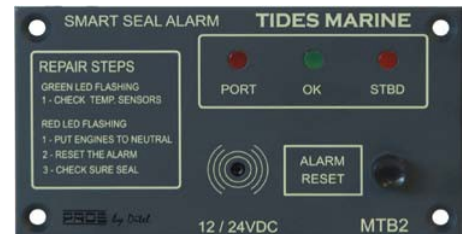

PRICES ARE IN EURO, EXCLUDING VAT & CARRIAGE
AND ARE SUBJECT TO ALTERATION WITHOUT NOTICE

DISTRIBUTING INNOVATION TIDESMARINE

SAIL TRACK & SLIDE SYSTEM

SAIL TRACK SYSTEM

ADDITIONAL 316 S/S SLIDES

TRACK & 316 STAINLESS STEEL SLIDES		EXTRA FITTINGS	DESCRIPTION	UNIT PRICE	
COMPLETE SYSTEM - TRACK + SLIDES	€ 30.00 PER FOOT	SH-200A SS	SMALL BATTEN HOLDER WITH SH-400	€ 91.00	
TRACK ONLY - NO SLIDES	€ 18.00 PER FOOT	SH-200A-H	SMALL BATTEN HOLDER ONLY	€ 36.00	
HEADBOARD SLIDES FOR LARGE MAINSAIL AREAS SOLD SEPARATELY TO SAIL TRACK SYSTEM		SH-200B SS	LARGE BATTEN HOLDER WITH SH-400	€ 104.00	
		SH-200B-H	LARGE BATTEN HOLDER ONLY	€ 47.00	
PART No.	DESCRIPTION	UNIT PRICE	SH-400 SS	2" SLIDE + UNIVERSAL 10mm STUD	€ 57.00
			SH-401 SS	2" REEF SLIDE	€ 29.00
SH-900	5.25" HEADBOARD CAR ASSEMBLY ALUMINIUM BODY - 1 SLIDE	€ 229.00	SH-402 SS	UNIVERSAL 10mm STUD	€ 29.00
SH-910-SST	7.3" HEADBOARD CAR ASSEMBLY S/STEEL BODY - 2 SLIDES	€ 258.00	SH-403 SS	SLIDE FOR ORIGINAL BATTSLIDE	€ 36.00
SH-920	5.5" HEADBOARD CAR ASSEMBLY ALUMINIUM BODY - 2 SLIDES	€ 242.00	SH-500 SS	3" HEADBOARD SLIDE	€ 36.00
SH-930	8.3" HEADBOARD CAR ASSEMBLY ALUMINIUM BODY - 2 SLIDES	€ 285.00	SH-600 SS	1" INTERMEDIATE SLIDE	€ 22.00

SMART SEAL' TEMPERATURE ALARM SYSTEM FOR SURESEAL™

PART No.	DESCRIPTION	UNIT PRICE
SP-SS1-GEN2	1 x CONTROL PANEL & 1 x 10mtr SENSOR CABLE	€ 328.00
SP-SS2-GEN2	1 x CONTROL PANEL & 2 x 10mtr SENSOR CABLES	€ 423.00
SP-SS-EXTWIRE	10mtr EXTENSION CABLE FOR SENSOR	€ 55.00
SP-SS-R/PANEL/1	WEATHERPROOF REMOTE PANEL - SINGLE ENGINE VERSION	€ 139.00
SP-SS-R/PANEL/2	WEATHERPROOF REMOTE PANEL - TWIN ENGINE VERSION	€ 139.00
SP-SS-SIREN	REMOTE WARNING SIREN	€ 188.00