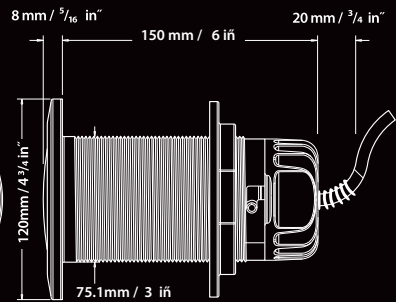

GEN III 12 Series

Bigger, best, brightest. The 12 series is the latest edition to Aqualuma's thru-hull range. Designed to illuminate the worlds largest superyachts.

The 12 Series is an all new light for 2012 and is our largest thru-hull option. Designed for large vessels and superyachts, the 12 series delivers a huge light output at an affordable price and is in our patented one piece polymer housing and has the ability to be serviced from inside the vessel. The 12 series mega light is incased in our 6 series housing and gives Aqualuma 6 series owners the ability to upgrade to 12 series from inside the boat with no haul out.

Technical Specifications

- Gen III LED technology
- 3 year warranty
- Patented, High-Tech chemically resistant polymer housing
- Internally serviceable and upgradable
- 12 or 24 volt dc
- Current draw of less than 2.0 amps @ 12 volt or 1.0 amp @ 24 volt
- No bonding to anodes required
- Meets world EMI standard
- 8x standard optics
- 4x wide angle elliptical optics
- Throws both a deep penetrating and wide flat beam of light from the one unit
- No lens seals to deteriorate or leak
- Internally driven via 2x reverse polarity and over temp protected replaceable plug-in modules
- 3.7 metre (12 feet) of tinned marine cable
- Easy low cost 2-wire installation
- 75mm/3" thru-hull fitting

Brilliant White

- Color temperature 9000 to 10000 degrees Kelvin (the colder the white the further it travels in water)
- Lux output 46020

Ultra Blue

- Color temperature 470nm (the color that travels further in salt water than any other)
- Lux output 60632

Ultra Green

- Color temperature 510nm (excellent color in fresh water)
- Lux output 44858