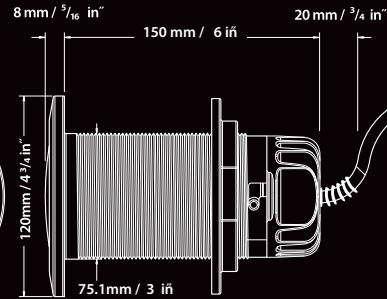

Technical Specifications

- Gen III LED technology
- 3 year warranty
- Patented, High-Tech chemically resistant polymer housing
- Low dc current draw, 12 or 24 volt dc
- 2 colors in the one unit can be run individually or together
- Internally serviceable and upgradable
- 4x wide angle elliptical optics
- 8x standard optics
- No bonding to anodes required
- Operating current:
 - with 1 of either colors: less than 1 an amp @ 12 volt
 - with both colours: less than 2 amps @ 12 volt
- Internally driven via 2x reverse polarity and over temp protected replaceable plug-in modules
- Throws both a deep penetrating and wide flat beam of light from the one unit
- Meets World EMI standard

Brilliant White

- Color temperature 9000 to 10000 degrees Kelvin (the colder the white the further it travels in water)
- Lux output 23010

Ultra Blue

- Color temperature 470nm (the color that travels further in salt water than any other)
- Lux output 30316