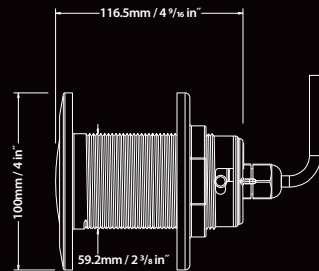

Luma-Vu

For those curious to find out what lies below the ocean's glassy surface, the Luma-Vu Underwater Camera will take you there.

The Luma-Vu Camera gives you a crystal clear view of what's happening in the ocean beneath you. Simply flick the switch on your Aqualuma Luma-Vu Camera, and a kaleidoscope of colour will be revealed. The Luma-Vu Underwater Camera continues Aqualuma's commitment to enhancing your boating experience. Manufactured with Aqualuma's famous corrosion-proof, injection-moulded polymer housing, this high resolution colour CCTV camera is virtually bullet proof (and definitely shark proof!). Luma-Vu will connect to any video input.

Technical Specifications

- 2 year warranty
- Colour CCTV camera
- Hi res 520 TV lines
- NTSC or Pal Format
- Scanning system NTSC 525 lines, PAL 625 lines
- 3.6mm lens = 92° viewing angle
- 12 volt dc power source (tolerance 10-15 volt)
- Operating current 130 mA
- Sony image sensor
- Front face and sealing flange 110mm/4.33"
- Overall length 110.5mm/4.35"
- Hole saw size 60mm/2 3/8"
- Supplied with 15 metre (49 feet) of video and power supply cable.
- Scratch resistant polymer housing
- Auto iris
- Luma Vu Camera is mounted in a 3 Series housing