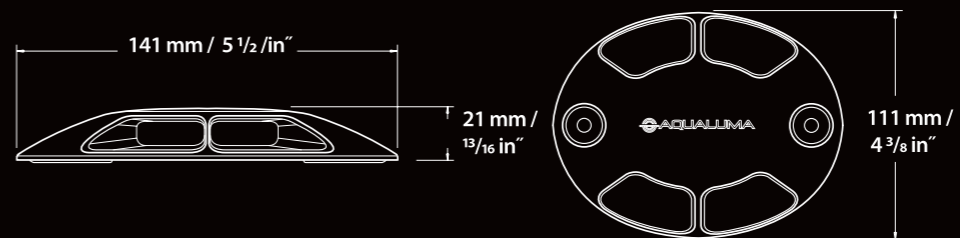

# Pathway Light

New for 2012, the Pathway Light casts a flat beam of light in two directions for marina walkways and general land based pathways.

Made from die cast stainless steel this light is designed for many applications including marina walkways, driveways, parks and anywhere an illumination is required with out glare. The pathway light throws a flat wide beam of light to produce accent lighting and safety lighting to areas where pedestrian traffic is likely. Colours can be mixed i.e. For a path it can be white on the path side and green on the lawn side. Also available in white and blue combination for marina's. Combination can be customized.

## Technical Specifications

- 12V AC / DC
- 2 year warranty
- Current draw less than .2 of an amp @ 12 v
- Reverse polarity protected
- Low cost install
- Long life, high output LEDs
- can be driven over
- Super slim profile
- Throws a wide flat beam with no upwards glare
- IP 67 Rated
- Housing 316 marine grade S/S
- Available in various combinations: white/white, white/blue, white/green, blue/blue, green/green and blue/green